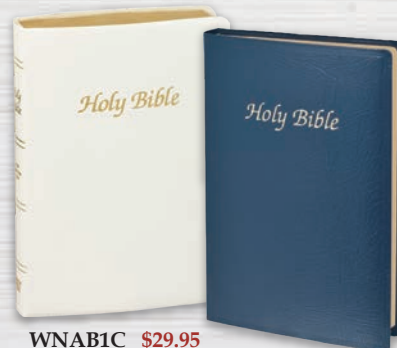

"The Catholic Children's Bible"

292 \$29.95 White

290 \$29.95 Burgundy

1519 \$16.95 Hardcover

Deluxe edition, padded simulated leather cover, gold edges. Gift boxed.

15230 \$29.95 "The Illustrated Catholic Children's Bible"

The most complete Children's Bible available for young Catholics today, from ages 9 - 12. Highlighted by beautiful illustrations and easy to read text. 430 pages, hardcover. 6¾" x 9¾".

WNABIC \$29.95 White