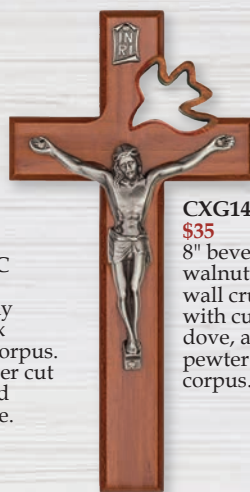

CXG1440 $35
8" beveled walnut stained wall crucifix with cut-out dove, and pewter finished corpus.