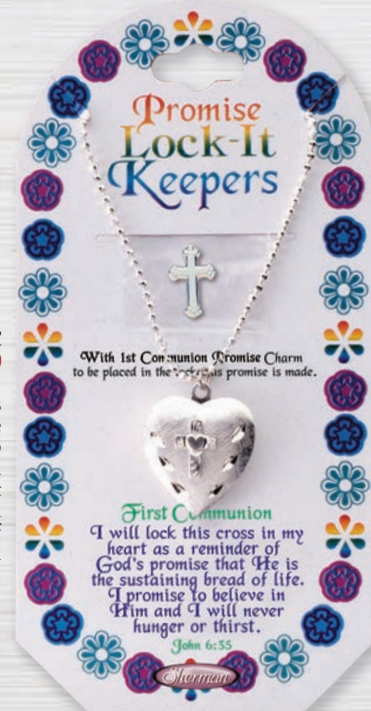

Stretch Necklace

MM3326 \$20
16" Pink pearl stretch necklace
with cubic zirconia cross and
heart dangles. In black
bow tie gift box
as shown below.

Prayer Locket Necklace

Carded as shown.

MM1762FC \$20

A cross
promise
charm is to
be inserted
into the locket
as an outward
expression of
an inward
belief.