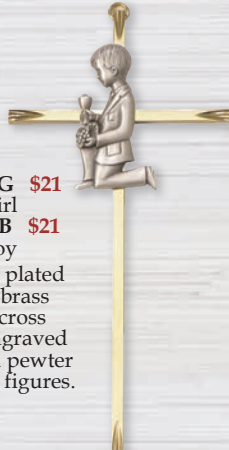

N1798G $21 Girl
N1798B $21 Boy
7" gold plated solid brass wall cross with engraved tips and pewter finished figures.