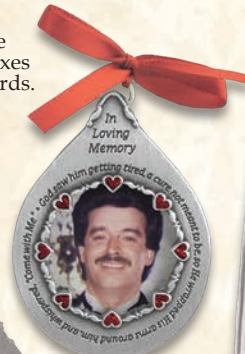

Memorial

Engrave his or her name on back. Pewter finish. With red ribbons, 3".

N1996
To Remember Him

N1997
To Remember Her

\$14 each

N2068
To Remember Him - Photo

\$14 each

N2069
To Remember Her - Photo