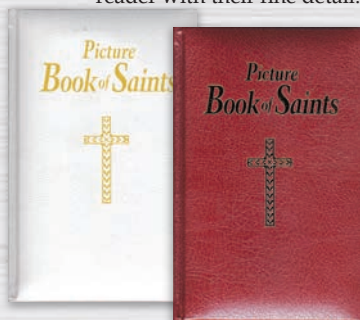

235-13W $21.95 White
235-13BG $21.95 Burgundy

Deluxe edition, bonded leather cover. Gift boxed.