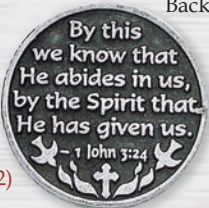

Confirmation

Bracelets, Necklace, Pocket Tokens & Assorted Gifts

Genuine Gemstone Stretch Bracelet

MM3328 (1) $19
10mm white agate beads with double caps, and silver accent beads. With red enameled Holy Spirit charm. In gift wrapped box as shown at right.

Front

Back

Double Strand Holy Spirit Bangle Bracelet & Charm Necklace

Bracelet is rhodium plated. With red enameled Holy Spirit charms and cubic zirconia stone dangles. 7 Gifts of the Holy Spirit inscribed on back of charms. Necklace with 16" silver plated chain. In gift wrapped boxes as shown below. Sold in quantities shown in parenthesis.

MM3150 (1) $20
Holy Spirit Bracelet

Front

Back

Front

MM3149 (1) $18
Holy Spirit Necklace

Back

Rosary Sets/Keepsake Boxes

Sold in quantities shown in parenthesis.

RY1287 (1) $35
2 3/4" x 3 1/2" brown mahogany wood cross Confirmation keepsake box with RY1278 (shown below).

N2340 (1) $21
2 3/4" x 3 1/2" brown mahogany wood cross Confirmation keepsake box only. Boxed.

Pocket Pieces

Genuine pewter. Designs on both front and back. Sold in multiples of 6 per design.

$2.50 each

Front

MM1705-33

Back

Front

MM1705-32

Back

RY1288 (1) $35
2 3/4" x 3 1/2" white wood cross Confirmation keepsake box with RY1278 (shown at right).

N2341 (1) $21
2 3/4" x 3 1/2" white wood cross Confirmation keepsake box only. Boxed.

RY1278 (1) $21

6mm red glass beads with silver "Holy Spirit" Our Father beads, silver oxidized crucifix and red enameled center.

Pocket Tokens

Pewter finish unless otherwise indicated. Designs on both front and back.

Sold in quantities shown in parenthesis.

Front

MM3152 (6) $2.50
Red enameled

Back

Front

MM1848 (12) $2.50

Back

Front

MM2701 (6) $3.50
Color filled

Back

Front

MM1846 (12) $2.50

Back

Lapel Pin/Verse Card Duets

PPR70-26 $5

PPR70-20 $5