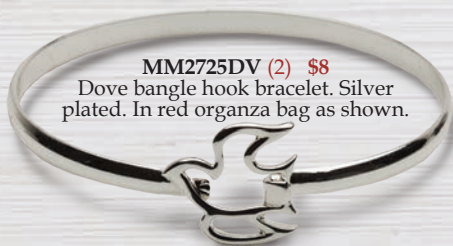

MM3272-1 (1) \$18

MM3272-2 (1) \$18

MM2725DV (2) \$8
Dove bangle hook bracelet. Silver plated. In red organza bag as shown.

Sterling Silver and Plated Necklaces

Chains are 18" light weight silver or gold plated unless otherwise indicated. Deluxe gift boxed.