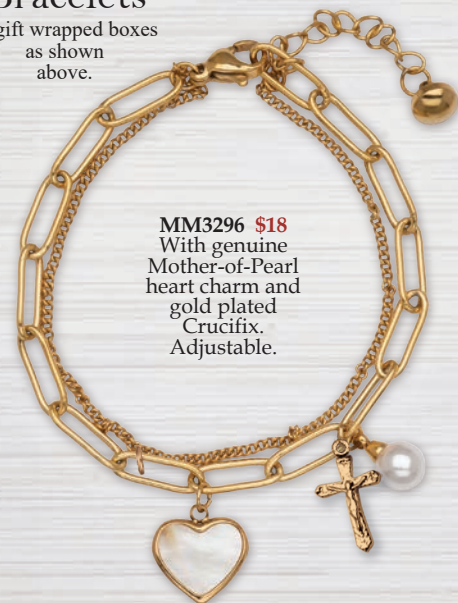

MM3166CR \$13
White glass beads with pink glass accent beads, and rhodium plated Crucifix and Miraculous medal. Stretch bracelet.

MM3166RO \$13
Pink glass beads with white glass accent beads, and rhodium plated Crucifix and Miraculous medal. Stretch bracelet.

Stainless Steel Bracelets

In gift wrapped boxes as shown above.

MM3321WH \$13
White glass pearl beads and white glass beads with silver oxidized Chalice and rhodium plated Crucifix. Adjustable.

MM3295 \$17
With genuine Mother-of-Pearl heart charm and rhodium plated Crucifix. Adjustable.

MM3296 \$18
With genuine Mother-of-Pearl heart charm and gold plated Crucifix. Adjustable.

MM3194WH \$14
White glass pearls, white crystal bead accents and rhodium plated cross and heart. Heart inscribed with "First Holy Communion", and includes a white cubic zirconia stone. Adjustable.